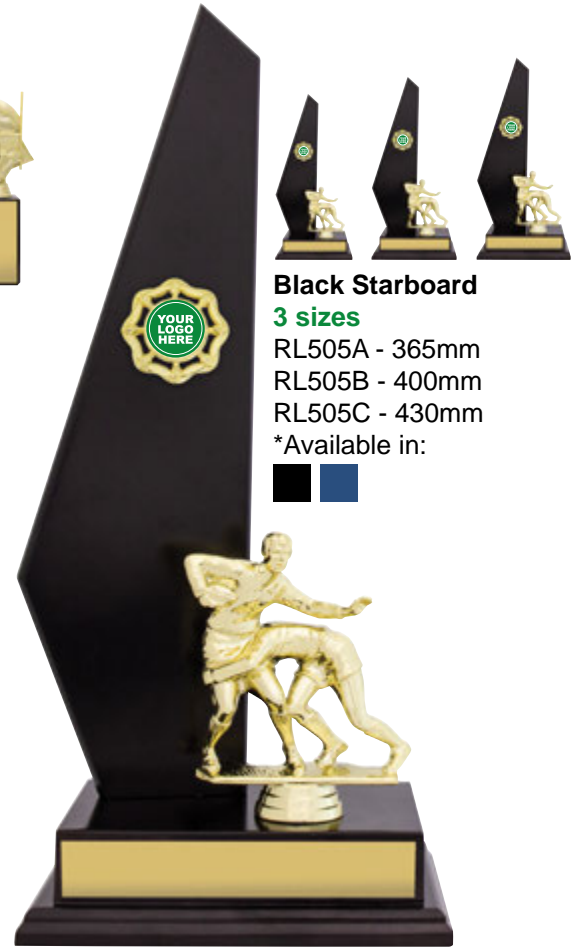

\*Available in:

**Black Crest  
Logo Series**

**3 sizes**

- RL603A - 220mm
- RL603B - 245mm
- RL603C - 270mm

\*Available in:

**Blue Timber Crest**

**3 sizes**

- RL503A - 230mm
- RL503B - 260mm
- RL503C - 285mm

\*Available in:

**Spotlight  
Timber Trophy**

**3 sizes**

- SPT39A - 280mm
- SPT39B - 315mm
- SPT39C - 350mm

**Offset Column**

**3 sizes**

- RL504A - 200mm
- RL504B - 230mm
- RL504C - 255mm

\*Available in:

**3D Ball**  
**3 sizes**  
 RL507A - 150mm  
 RL507B - 170mm  
 RL507C - 190mm

**Marble Series**  
**4 sizes**  
 RL506A - 145mm  
 RL506B - 175mm  
 RL506C - 200mm  
 RL506D - 225mm

**Black Starboard**  
**3 sizes**  
 RL505A - 365mm  
 RL505B - 400mm  
 RL505C - 430mm  
 \*Available in:  